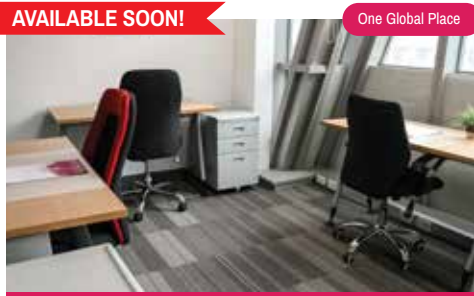

AVAILABLE SOON!

One Global Place

SUITE NO. 3 (10TH FLOOR)

Size 35 sqm
Capacity 10 - 14 pax
Window Yes
Rate PHP 231,000* for 24 months

For as low as PHP 16,500 per seat!